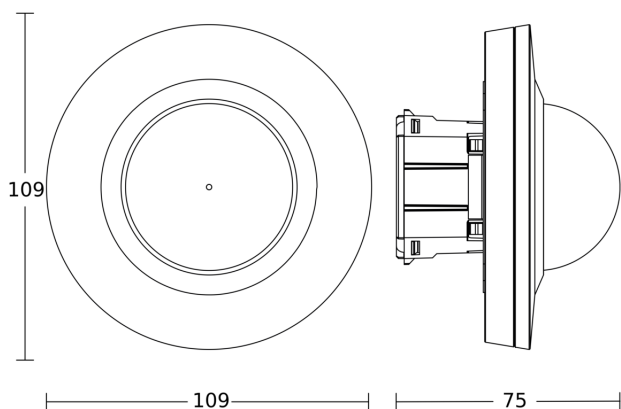

# PD-24 ECO

COM1 - in-ceiling installation black  
EAN 4007841 087845  
Article number 087845

Dimension Drawing 1

Dimension Drawing 2